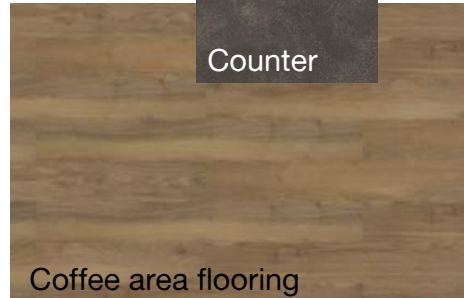

Coffee area flooring